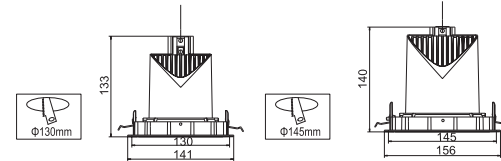

Optional Colors

- RAL9004 Black
- RAL9003 White
- RAL9006 Grey

Available Accessories

Cutting Angle: 30°
Lighting Efficiency: ≥80%
Net Weight: 0.7kg/0.9kg
Installation: Recessed Mounting
Material: Die-casting Aluminum
PCS Per CTN: 8PCS

Optional Colors

- RAL9004 Black
- RAL9003 White
- RAL9006 Grey

Available Accessories

Cutting Angle: 30°
Lighting Efficiency: ≥80%
Net Weight: 1.5kg
Installation: Recessed Mounting
Material: Die-casting Aluminum
PCS Per CTN: 8PCS